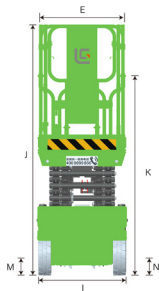

**Working Height Max.** 10 / 8 m  
(32'10" / 26'3")

**Overall Lift Capacity Max.** 230 kg (507 lb)

**Overall Width** 0.844 m (2'9")

**Overall Length** 2.48 m (8'2")

**Overall Weight** 2,220 kg (4,850 lb)

## DIMENSIONS

A. Working Height Max. (Indoor/Outdoor)	10 / 8 m (32'10" / 26'3")
B. Platform Height Max. (Indoor/Outdoor)	8 / 6 m (26'3" / 19'8")
C. Platform Height (Stowed)	1.22 m (4')
D. Platform Length	2.28 m (7'6")
E. Platform Width	0.81 m (2'8")
F. Extension Deck (Roll Out)	0.9 m (2'11")
G. Overall Length	2.48 m (8'2")
H. Overall Length (Without Ladder)	2.29 m (7'6")
I. Overall Width	0.844 m (2'9")
J. Stowed Height (Rails Up)	2.36 m (7'9")
K. Stowed Height (Rails Down)	1.8 m (5'11")
L. Wheelbase	1.88 m (6'2")
M. Ground Clearance (Pothole Raised)	100 mm (4")
N. Ground Clearance (Pothole Deployed)	20 mm (0.8")