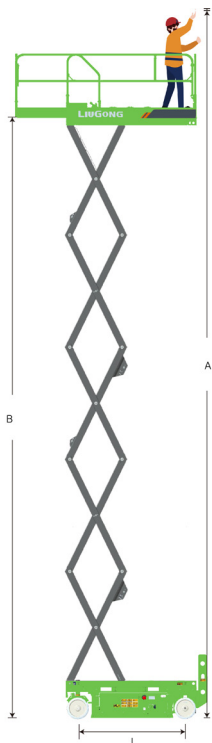

**Working Height Max.** 10 / 8 m  
(32'10" / 26'3")

**Overall Lift Capacity Max.** 230 kg (507 lb)

**Overall Width** 0.844 m (2'9")

**Overall Length** 2.48 m (8'2")

**Overall Weight** 2,220 kg (4,850 lb)

## **Electric Scissor Lift E-Drive**

## DIMENSIONS

A. Working Height Max. (Indoor/Outdoor)	10 / 8 m (32'10" / 26'3")
B. Platform Height Max. (Indoor/Outdoor)	8 / 6 m (26'3" / 19'8")
C. Platform Height (Stowed)	1.22 m (4')
D. Platform Length	2.28 m (7'6")
E. Platform Width	0.81 m (2'8")
F. Extension Deck (Roll Out)	0.9 m (2'11")
G. Overall Length	2.48 m (8'2")
H. Overall Length (Without Ladder)	2.29 m (7'6")
I. Overall Width	0.844 m (2'9")
J. Stowed Height (Rails Up)	2.36 m (7'9")
K. Stowed Height (Rails Down)	1.8 m (5'11")
L. Wheelbase	1.88 m (6'2")
M. Ground Clearance (Pothole Raised)	100 mm (4")
N. Ground Clearance (Pothole Deployed)	20 mm (0.8")