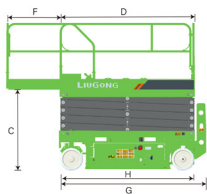

LS0808E SPECIFICATIONS >>>

DIMENSIONS

A. Working Height Max. (Indoor/Outdoor)	10 / 8 m (32'10" / 26'3")
B. Platform Height Max. (Indoor/Outdoor)	8 / 6 m (26'3" / 19'8")
C. Platform Height (Stowed)	1.22 m (4')
D. Platform Length	2.28 m (7'6")
E. Platform Width	0.81 m (2'8")
F. Extension Deck (Roll Out)	0.9 m (2'11")
G. Overall Length	2.48 m (8'2")
H. Overall Length (Without Ladder)	2.29 m (7'6")
I. Overall Width	0.844 m (2'9")
J. Stowed Height (Rails Up)	2.36 m (7'9")
K. Stowed Height (Rails Down)	1.8 m (5'11")
L. Wheelbase	1.88 m (6'2")
M. Ground Clearance (Pothole Raised)	100 mm (4")
N. Ground Clearance (Pothole Deployed)	20 mm (0.8")

PRODUCTIVITY

Overall Lift Capacity Max.	230 kg (507 lb)
Extension Deck Capacity	113 kg (220 lb)
Platform Occupancy Max. (Indoor/Outdoor)	2 / 1
Drive Speed (Stowed)	2 km/h (1.2 mph)
Drive Speed (Raised)	0.4 km/h (0.2 mph)
Turning Radius (Inside/Outside)	0.24 / 2.2 m (9" / 7'3")
Lift/Lower Time	38 / 34 s
Gradeability	25 %
Tilt Sensor Activation	X 1.5° / Y 3°
Tire Size (Solid Non-marking)	381 x 127 mm (1'3" x 5")

POWER

Battery	24 V / 225 Ah
Lithium Battery (Optional)	24 V / 173 Ah
Charger	24 V / 30 A
Lift Motor	24 V / 3.3 kW
Drive Motor	24 V / 0.7 kW
Hydraulic System Volume	23 L (6 gal)
Hydraulic Tank Capacity	20 L (5 gal)

WEIGHT

Overall Weight	2,220 kg (4,850 lb)

Guangxi Liugong Machinery Co., Ltd.

No. 1 Liutai Road, Liuzhou, Guangxi 545007, PR China
T: +86 772 3886124 E: overseas@liugong.com
www.liugong.com

10/2024 Designed by LiuGong

Specifications and designs are subject to change without notice. Machines shown may include optional equipment. LiuGong standard and optional equipment may vary from region to region. Please consult your LiuGong dealer for information specific to your area.